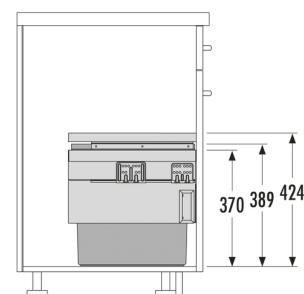

HAILO AS Cargo Synchro 450 18/18

3608471

GTIN: 4007126368348

For front-mount-door cabinets of 450 mm width

SLIDE

2 BUCKET

36 L

TOTAL

Suitable for cabinet width (cm)

45

Specifications

Type of installation	Slide	✓
Cabinet-width min. (cm)	45	
Cabinet-width max. (cm)	45	
Suitable for cabinet width (cm)	45	
available Cabinet-depth min. (mm)	405	
Sidewall mounted		✓
Slides	covered, dampened slides with self-closing device with fully synchronized over-travel	
Side-wall thickness (mm)	16-19	
Product dimensions (WxDxH) (mm)	412-418 x 400 x 424	
Packing dimensions (WxDxH) (mm)	555 x 280 x 490	
System-depth (mm)	400	
Lid	Pullout metal/plastic system lid, with anti-slip rubber mat	
Number of bins	2	
Total volume (l)	36	

PRODUCT SPECIFICATION SHEET

Color metal parts	dark grey
Color plastic parts	dark grey
Weight incl. packing (kg)	10,2