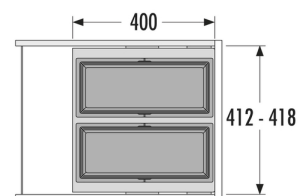

HAILO AS Cargo Synchro 450 18/18

3608471

GTIN: 4007126368348

For front-mount-door cabinets of 450 mm width

SLIDE

2 BUCKET

36 L

TOTAL

Suitable for cabinet width (cm)

45

Specifications

Type of installation	Slide	✓
Cabinet-width min. (cm)	45	
Cabinet-width max. (cm)	45	
Suitable for cabinet width (cm)	45	
available Cabinet-depth min. (mm)	405	
Sidewall mounted		✓
Slides	covered, dampened slides with self-closing device with fully synchronized over-travel	
Side-wall thickness (mm)	16-19	
Product dimensions (WxDxH) (mm)	412-418 x 400 x 424	
Packing dimensions (WxDxH) (mm)	555 x 280 x 490	
System-depth (mm)	400	
Lid	Pullout metal/plastic system lid, with anti-slip rubber mat	
Number of bins	2	
Total volume (l)	36	

PRODUCT SPECIFICATION SHEET

Color metal parts	dark grey
Color plastic parts	dark grey
Weight incl. packing (kg)	10,2